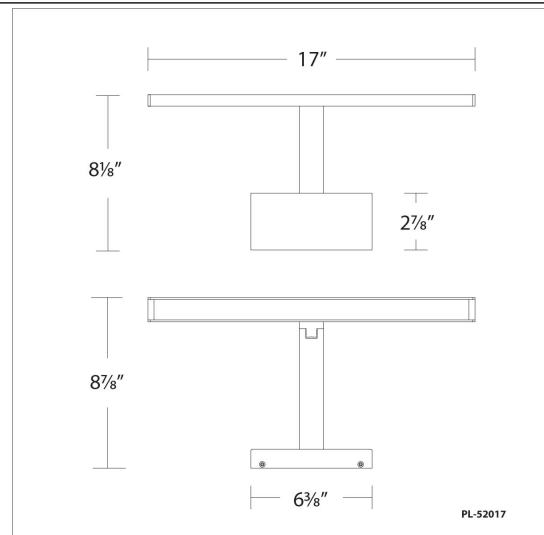

LINE DRAWING