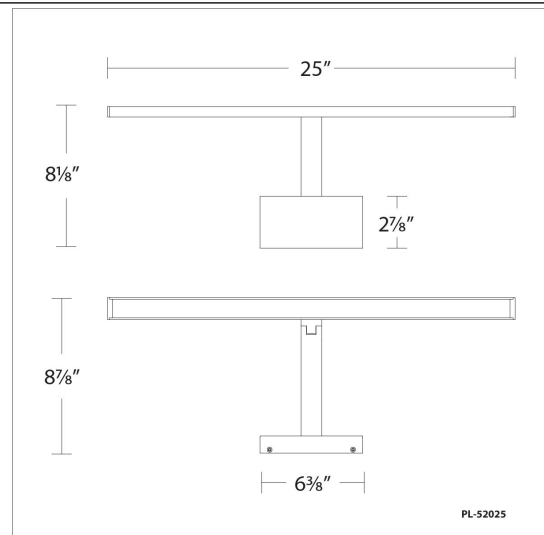

LINE DRAWING