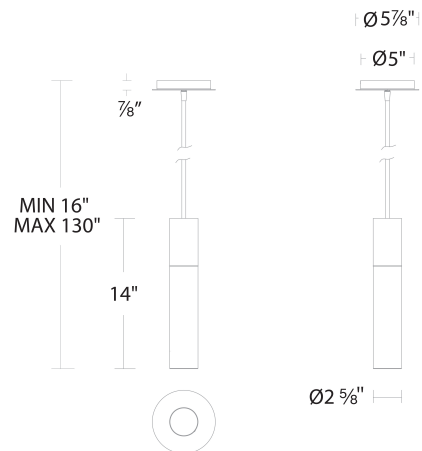

Fixture Type: _____

Catalog Number: _____

Project: _____

Location: _____

Sleek Outdoor Pendant 3000K

Model & Size	Color Temp & CRI	Watt	LED Lumens	Delivered Lumens	Finish
PD-W63114 14"	3000K 90	11W	696	679	BK Black

Example: **PD-W63114-BK**

DESCRIPTION

Very Entertaining. Indoors or Out.

FEATURES

- Clear hammered cylinder glass diffuser
- Downlight illumination from the light source
- Three 12" and one 6" downrods included (additional downrods available)
- Can be mounted on slope ceiling with 10 degree rotation angle on all orientations
- Quick spin-on canopy design with minimal hardware for easy installation
- ACLED driverless technology
- 5 year warranty

SPECIFICATIONS

Color Temp:	3000K
Input:	120 VAC, 50/60Hz
CRI:	90
Dimming:	ELV: 100-10%, TRIAC: 100-10%
Rated Life:	54000 Hours
Standards:	ETL, cETL, Title 24: 2019 Wet Location Listed
Construction:	Aluminum body, glass diffuser

REPLACEMENT PARTS

RPL-GLA-63114 - Glass
RPL-RDOUT06-866 - Rod
RPL-RDOUT12-866-BK - Rod

FINISHES

Black

LINE DRAWING

PD-W63114