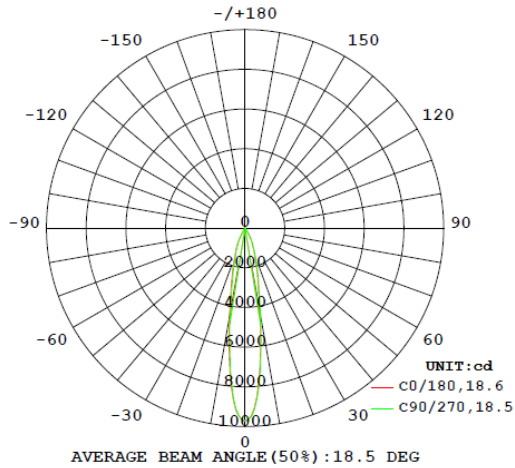

Western Distribution Center

1750 Archibald Avenue • Ontario, CA 91760

Phone (800) 526.2588 • Fax (800) 526.2585

IMPULSE – model: LED820S

Photometrics

WAC LIGHTING

Responsible Lighting®

20° Beam Angle - 3000K (85 CRI)