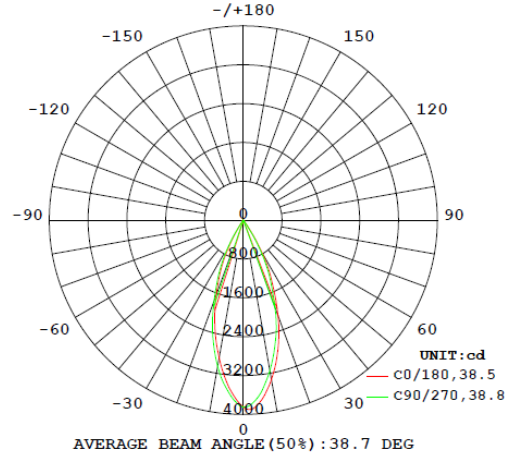

40° Beam Angle - 3000K (85 CRI)

WAC Lighting
www.waclighting.com
Phone (800) 526.2588 • Fax (800) 526.2585

Headquarters/Eastern Distribution Center
44 Harbor Park Drive • Port Washington, NY 11050
Phone (516) 515.5000 • Fax (516) 515.5050

Western Distribution Center
1750 Archibald Avenue • Ontario, CA 91760
Phone (800) 526.2588 • Fax (800) 526.2585