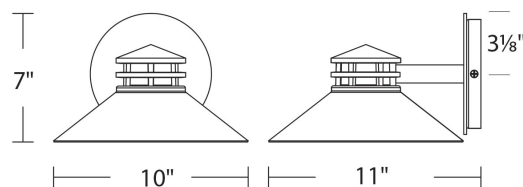

FINISHES

LINE DRAWING