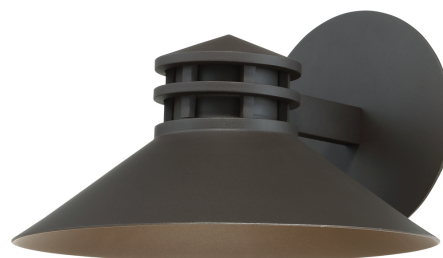

Fixture Type: _____

Catalog Number: _____

Project: _____

Location: _____

Sodor Outdoor Wall Sconce 3000K

Model & Size	Color Temp & CRI	Finish	Watt	LED Lumens	Delivered Lumens	Title 24
WS-W15710 10"	3000K 90	BK Black	15W	1200	484	Yes
	3000K 90	BZ Bronze	11.5W	1200	560	No
	3000K 90	GH Graphite	11.5W	1200	560	No

Example: **WS-W15710-BK**

DESCRIPTION

A Steam work inspired approach to a traditional lantern design. Sodor is constructed with a solid die-cast aluminum shade that provides fantastic glare cutoff and a weather resistant powder coated finish. The light engine is factory sealed for maximum protection against the harshest elements.

FEATURES

- Weather resistant powder coated finishes
- Light engine is factory sealed for maximum protection from the elements
- Heavy aluminum shade provides great glare cutoff
- Title 24 may not be available for all finishes, check for availability
- ACLED driverless technology
- 5 year warranty

SPECIFICATIONS

Color Temp:	3000K
Input:	120 VAC, 50/60Hz
CRI:	90
Dimming:	ELV: 100 - 10%
Rated Life:	54000 Hours
Standards:	ETL, cETL, IP65, Title 24 JA8-2016 Compliant, Dark Sky Friendly Wet Location Listed
Construction:	Aluminum hardware with glass diffuser