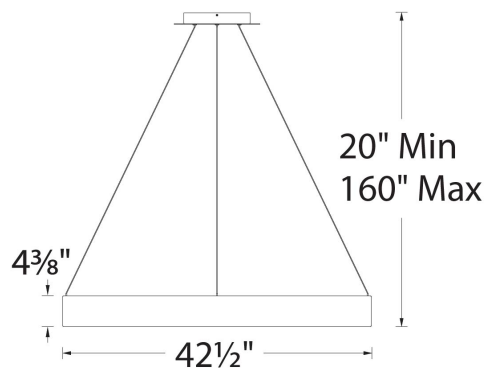

FINISHES

LINE DRAWING