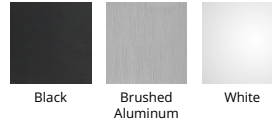

FINISHES

LINE DRAWING