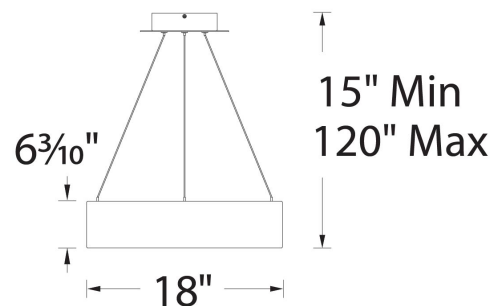

FINISHES

LINE DRAWING