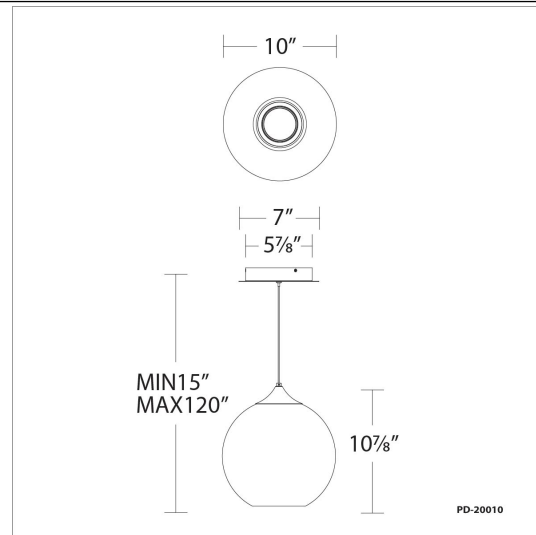

FINISHES

Aged Brass

LINE DRAWING

Fixture Type: _____

Catalog Number: _____

Project: _____

Location: _____

Bistro