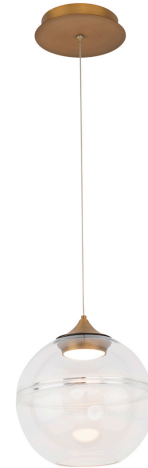

Fixture Type: _____

Catalog Number: _____

Project: _____

Location: _____

Bistro

Pendant 3000K

Model & Size	Color Temp & CRI	Finish	Watt	LED Lumens	Delivered Lumens	Title 24
PD-20010 10"	3000K 90	AB Aged Brass	9W	680	259	YES

Example: **PD-20010-AB**

DESCRIPTION

Classic forms elevated.

FEATURES

- Low profile, powered aircraft cables for an ultra-clean look
- Easy to clean
- Can be mounted on a sloped ceiling
- Three 12" and one 6" downrods included for PD-20004 only
- Driver conceals within the canopy
- Quick install canopy
- 5 Year warranty

SPECIFICATIONS

Color Temp:	3000K
Input:	120-277 VAC, 50/60Hz
CRI:	90
Dimming:	ELV: 100-10%, 0-10V: 100-5%, TRIAC: 100-5%
Rated Life:	50000 Hours
Standards:	ETL, cETL, Title 24: 2019 Damp Location Listed
Construction:	Aluminum hardware with glass diffuser