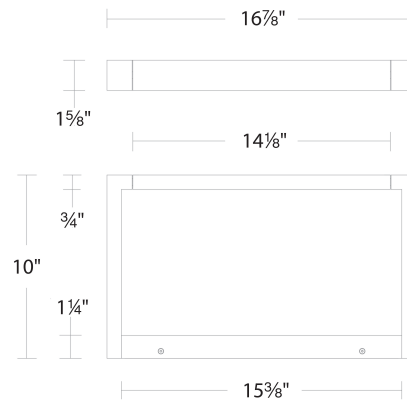

Fixture Type: _____

Catalog Number: _____

Project: _____

Location: _____

Lune Picture Light 3000K

Model & Size	Color Temp & CRI	Watt	LED Lumens	Delivered Lumens	Finish
PL-16017 17"	3000K 90	15W	1000	722	AL Brushed Aluminum BK Black

Example: **PL-16017-AL**

DESCRIPTION

Simple and sophisticated aesthetic. Rotating element optimizes functionality.

FEATURES

- Light source rotates 330 degrees
- Decorative plate and slim junction box included
- Driver concealed within the canopy
- 5 year warranty

SPECIFICATIONS

Color Temp:	3000K
Input:	120-277 VAC, 50/60Hz
CRI:	90
Dimming:	ELV: 100-10%, TRIAC: 100-10%
Rated Life:	50000 Hours
Mounting:	Can be mounted on wall in all orientations
Standards:	ETL, cETL, Title 24: 2019
	Damp Location Listed
Construction:	Aluminum body, PC diffuser

FINISHES

LINE DRAWING

PL-16017