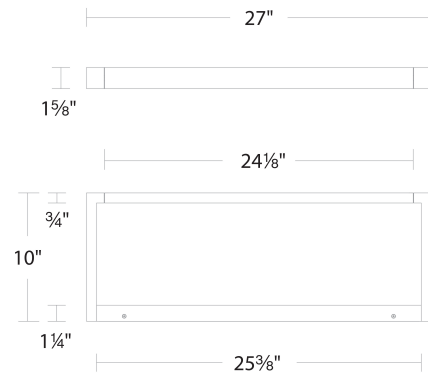

Fixture Type: _____

Catalog Number: _____

Project: _____

Location: _____

Lune Picture Light 3000K

Model & Size	Color Temp & CRI	Watt	LED Lumens	Delivered Lumens	Finish
PL-16027 27"	3000K 90	18W	1600	1297	AL Brushed Aluminum BK Black

Example: **PL-16027-AL**

DESCRIPTION

Simple and sophisticated aesthetic. Rotating element optimizes functionality.

FEATURES

- Light source rotates 330 degrees
- Decorative plate and slim junction box included
- Driver concealed within the canopy
- 5 year warranty

SPECIFICATIONS

Color Temp:	3000K
Input:	120-277 VAC, 50/60Hz
CRI:	90
Dimming:	ELV: 100-10%, TRIAC: 100-10%
Rated Life:	50000 Hours
Mounting:	Can be mounted on wall in all orientations
Standards:	ETL, cETL, Title 24: 2019 Damp Location Listed
Construction:	Aluminum body, PC diffuser

FINISHES

LINE DRAWING

PL-16027