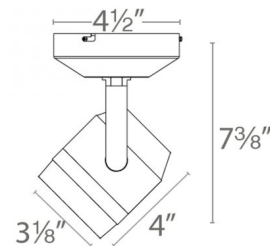

FINISHES

Black White

LINE DRAWING