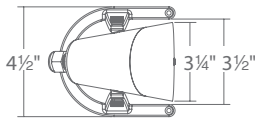

UNDERWATER SPOT

5511

WAC

LANDSCAPE LIGHTING

Fixture Type:

Catalog Number:

Project: _____

Location: _____

PRODUCT DESCRIPTION

Landscape underwater spotlight is the perfect solution for fountains, ponds and all other submerged lighting applications. Featuring a durable cast brass construction that is designed to last forever, the underwater spotlight includes a 30' lead wire and is available in a Natural Brass finish.

FEATURES

- IP68 rated, Suitable for continuous immersion under water in depths up to 3'
- Factory sealed water tight fixtures
- Cast brass construction
- 30' long lead wire and direct burial gel filled wire nuts included
- Includes a detachable shroud
- Maintains constant lumen output against voltage drop
- UL 676 Listed

SPECIFICATIONS

Input: 9 - 15VAC (Transformer is required)
Power: 10W / 11.2VA
Brightness: 780 lm
Beam Angle: 60°
CRI: 85
Rated Life: 50,000 hours

ORDERING NUMBER

		Color Temp	Finish
5511	<i>Underwater Spot</i>	30 3000K	NB <i>Natural Brass</i>

5511-30NB

Accessories *Submersible luminaires*

<i>Wall Wash Optics</i>		LENS-20-AMB <i>Amber</i> LENS-20-GRN <i>Green</i> LENS-20-RED <i>Red</i>	LENS-20-BLU <i>Blue</i> LENS-20-FR <i>Frosted</i> LENS-20-SPR <i>Spread</i>	<i>Enhances saturation of florals and foliage and turtle friendly</i>
<i>Direct Burial Waterproof Wire Nuts</i>		9020-WNT-BK	<i>Silicone filled wire nut with gasket (Pack of 20pcs)</i>	

Detachable shroud and direct burial gel filled wire nuts (12V)

wacighting.com
Phone (800) 526.2588
Fax (800) 526.2585

Headquarters/Eastern Distribution Center
44 Harbor Park Drive
Port Washington, NY 11050

Central Distribution Center
1600 Distribution Ct
Lithia Springs, GA 30122

Western Distribution Center
1750 Archibald Avenue
Ontario, CA 91760