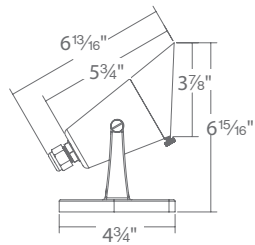

UNDERWATER SPOT

5511

WAC

LANDSCAPE LIGHTING

Fixture Type:

Catalog Number:

Project: _____

Location: _____

PRODUCT DESCRIPTION

Landscape underwater spotlight is the perfect solution for fountains, ponds and all other submerged lighting applications. Featuring a durable cast brass construction that is designed to last forever, the underwater spotlight includes a 30' lead wire and is available in a Natural Brass finish.

FEATURES

- IP68 rated, Suitable for continuous immersion under water in depths up to 3'
- Factory sealed water tight fixtures
- Cast brass construction
- 30' long lead wire and direct burial gel filled wire nuts included
- Includes a detachable shroud
- Maintains constant lumen output against voltage drop
- UL 676 Listed

SPECIFICATIONS

Input: 9 - 15VAC (Transformer is required)
Power: 10W / 11.2VA
Brightness: 780 lm
Beam Angle: 60°
CRI: 85
Rated Life: 50,000 hours

ORDERING NUMBER

		Color Temp	Finish
5511	<i>Underwater Spot</i>	30 3000K	NB <i>Natural Brass</i>

5511-30NB

Accessories *Submersible luminaires*

<i>Wall Wash Optics</i>		LENS-20-AMB <i>Amber</i> LENS-20-GRN <i>Green</i> LENS-20-RED <i>Red</i>	LENS-20-BLU <i>Blue</i> LENS-20-FR <i>Frosted</i> LENS-20-SPR <i>Spread</i>	<i>Enhances saturation of florals and foliage and turtle friendly</i>
<i>Direct Burial Waterproof Wire Nuts</i>		9020-WNT-BK	<i>Silicone filled wire nut with gasket (Pack of 20pcs)</i>	

Detachable shroud and direct burial gel filled wire nuts (12V)

wacighting.com
Phone (800) 526.2588
Fax (800) 526.2585

Headquarters/Eastern Distribution Center
44 Harbor Park Drive
Port Washington, NY 11050

Central Distribution Center
1600 Distribution Ct
Lithia Springs, GA 30122

Western Distribution Center
1750 Archibald Avenue
Ontario, CA 91760