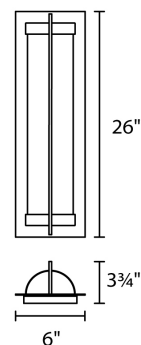

REPLACEMENT PARTS

RPL-GLA-45714 - Glass for WS-W45714

FINISHES

Black

LINE DRAWING

WS-W45714

Fixture Type: _____

Catalog Number: _____

REPLACEMENT PARTS

RPL-GLA-45720 - Glass for WS-W45720

FINISHES

Black

LINE DRAWING

WS-W45720

Fixture Type: _____

Catalog Number: _____

REPLACEMENT PARTS

RPL-GLA-45726 - Glass for WS-W45726

FINISHES

Black

LINE DRAWING

WS-W45726