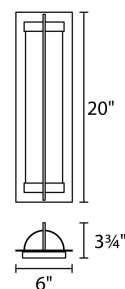

REPLACEMENT PARTS

RPL-GLA-45720 - Glass for WS-W45720

FINISHES

Black

LINE DRAWING

WS-W45720

Fixture Type: _____

Catalog Number: _____