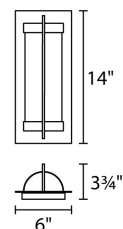

REPLACEMENT PARTS

RPL-GLA-45714 - Glass for WS-W45714

FINISHES

Black

LINE DRAWING

WS-W45714

Fixture Type: _____

Catalog Number: _____