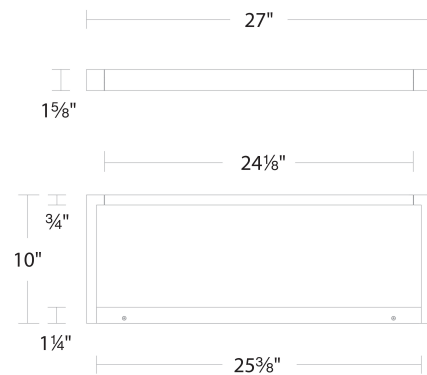

Model & Size	Color Temp & CRI	Watt	LED Lumens	Delivered Lumens	Finish
PL-16027 27"	3000K 90	18W	1600	1297	AL Brushed Aluminum BK Black

Example: **PL-16027-AL**

DESCRIPTION

Simple and sophisticated aesthetic. Rotating element optimizes functionality.

FEATURES

- Light source rotates 330 degrees
- Decorative plate and slim junction box included
- Driver concealed within the canopy
- 5 year warranty

SPECIFICATIONS

Color Temp:	3000K
Input:	120-277 VAC, 50/60Hz
CRI:	90
Dimming:	ELV: 100-10%, TRIAC: 100-10%
Rated Life:	50000 Hours
Mounting:	Can be mounted on wall in all orientations
Standards:	ETL, cETL, Title 24: 2019 Damp Location Listed
Construction:	Aluminum body, PC diffuser

FINISHES

LINE DRAWING

PL-16027