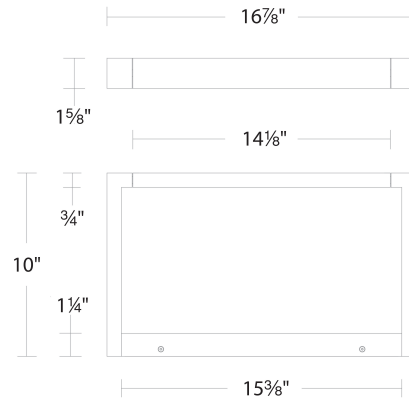

Fixture Type: _____

Catalog Number: _____

Project: _____

Location: _____

Lune Picture Light 3000K

Model & Size	Color Temp & CRI	Watt	LED Lumens	Delivered Lumens	Finish
PL-16017 17"	3000K 90	15W	1000	722	AL Brushed Aluminum BK Black

Example: **PL-16017-AL**

DESCRIPTION

Simple and sophisticated aesthetic. Rotating element optimizes functionality.

FEATURES

- Light source rotates 330 degrees
- Decorative plate and slim junction box included
- Driver concealed within the canopy
- 5 year warranty

SPECIFICATIONS

Color Temp:	3000K
Input:	120-277 VAC, 50/60Hz
CRI:	90
Dimming:	ELV: 100-10%, TRIAC: 100-10%
Rated Life:	50000 Hours
Mounting:	Can be mounted on wall in all orientations
Standards:	ETL, cETL, Title 24: 2019 Damp Location Listed
Construction:	Aluminum body, PC diffuser

FINISHES

LINE DRAWING

PL-16017