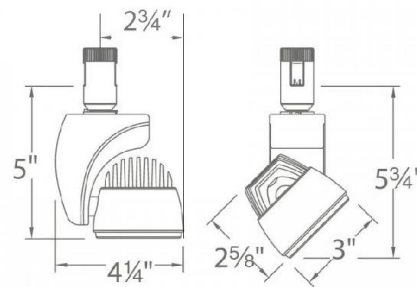

FINISHES:

LINE DRAWING: