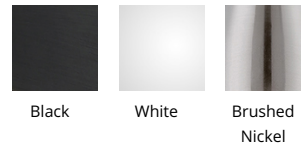

FINISHES:

LINE DRAWING: