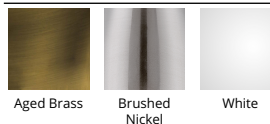

FINISHES

Aged Brass

Brushed Nickel

White

LINE DRAWING