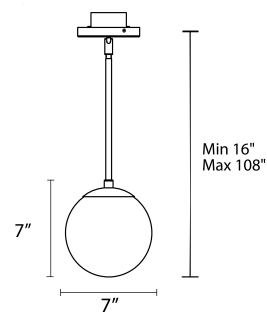

LINE DRAWING

PD-52307