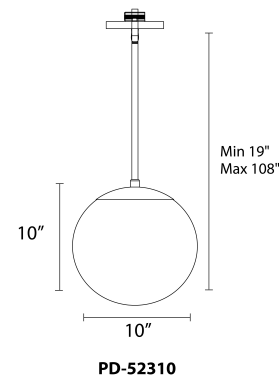

Example: **PD-52310-AB**

DESCRIPTION

The Perfect sphere. Niveous reflects the smooth, frosty surface of fresh snow. Enhancing the simple purity of the flawless etched glass, Niveous offers optimized light distribution deploying multiple mid-powered LEDs to achieve an evenly lit globe with mouth blown etched triplex glass.

FEATURES

- Mouth blown etched opal glass provides even illumination
- Integral swivel for sloped ceilings
- Three 12 inch and one 6 inch downrods included (additional downrods available)
- Driver installed within the Junction Box, driver dimension: 2.95" x 1.88" x 1.14"
- 5 year warranty

SPECIFICATIONS

Color Temp:	3000K
Input:	120-277 VAC, 50/60Hz
CRI:	90
Dimming:	ELV: 100 - 10%, 0-10V: 100 - 5%, ELV: 100 - 5%
Rated Life:	70000 Hours
Mounting:	Heavy gauge retention clips support trim firmly. Safety cabling standard.
Standards:	ETL, cETL, Title 24 JA8-2016 Compliant Damp Location Listed
Construction:	Aluminum hardware with opal glass diffuser

REPLACEMENT PARTS

- RPL-GLA-52310 - Glass for PD-52310
- RPL-ROD-IN06-WT - 6" rod - WT finish
- RPL-ROD-IN12-WT - 12" rod - WT finish
- RPL-ROD-IN06-BN - 6" rod - BN finish
- RPL-ROD-IN12-BN - 12" rod - BN finish
- RPL-ROD-IN06-BB - 6" rod - AB finish
- RPL-ROD-IN12-BB - 12" rod - AB finish

FINISHES

LINE DRAWING