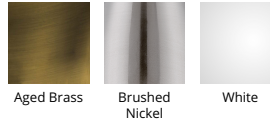

FINISHES

LINE DRAWING