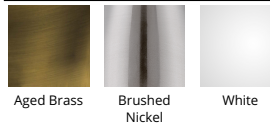

FINISHES

LINE DRAWING