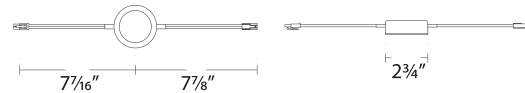

Fixture Type: _____

Catalog Number: _____

Project: _____

Location: _____

120V 3-CCT Puck Light

Undercabinet Task Luminaire

Model	Color Temp & CRI	Finish	Lumens
HR-AC72 120 VAC - 1 Puck Lights w/ Double Wire	2700K/3000K/3500K 90	BK Black	240
		BN Brushed Nickel	240
		WT White	240

Example: **HR-AC72-CS-BK**

FEATURES

- 3-CCT Switchable between 2700K and 3500K
- Integrated LED
- Recessed or surface mounting
- Quick and easy installation
- Link up to 20 puck lights per run
- ACLED driverless technology
- 5 year warranty

SPECIFICATIONS

Color Temp:	2700K/3000K/3500K
Input:	120 VAC, 50/60Hz
CRI:	90
Dimming:	ELV: 100-10%
Rated Life:	50000 Hours
Standards:	ETL, cETL, Title 24 JA8-2016 Compliant Damp Location Listed
Construction:	Die-cast aluminum with Acrylic Diffuser

FINISHES

LINE DRAWING