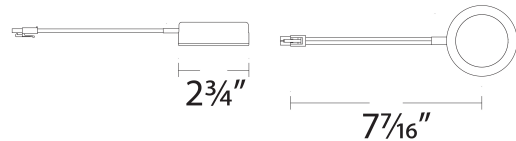

Fixture Type: _____

Catalog Number: _____

Project: _____

Location: _____

120V 3-CCT Puck Light

Undercabinet Task Luminaire

Model	Color Temp & CRI	Finish	Lumens
HR-AC71 120 VAC - 1 Single Wired Puck Light w/ Cord	2700K/3000K/3500K 90	BK Black	240
		BN Brushed Nickel	240
		WT White	240

Example: **HR-AC71-CS-BK**

FEATURES

- 3-CCT Switchable between 2700K and 3500K
- Integrated LED
- Recessed or surface mounting
- Quick and easy installation
- Link up to 20 puck lights per run
- ACLED driverless technology
- 5 year warranty

SPECIFICATIONS

Color Temp:	2700K/3000K/3500K
Input:	120 VAC, 50/60Hz
CRI:	90
Dimming:	ELV: 100-10%
Rated Life:	50000 Hours
Standards:	ETL, cETL, Title 24 JA8-2016 Compliant Damp Location Listed
Construction:	Die-cast aluminum with Acrylic Diffuser

FINISHES

LINE DRAWING