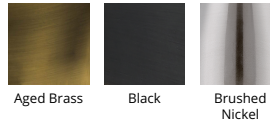

FINISHES

LINE DRAWING