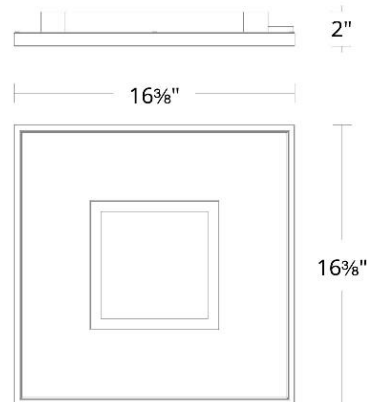

WAC LIGHTING

Pinpoint

Flush Mount 4CCT

Fixture Type: _____

Catalog Number: _____

Project: _____

Location: _____

Model & Size	Color Temp	Finish	LED Watts	LED Lumens	Delivered Lumens
FM-37415 15"	2700K	BK Black	38 W	1799	1135
	3000K		38 W	1799	1135
	3500K		38 W	1799	1135
	4000K		38 W	1799	1135

Example: **FM-37415-40-BK**

For custom requests please contact customs@wacighting.com

DESCRIPTION

Showcasing two platforms within one luminaire, this flush mount combines soft ambiance with powerful LEDs to create a dazzling aesthetic. Crafted from metal with silver leaf detailing, this geometric design provides a uniquely diffused illumination and style to any space.

FEATURES

- Silver leaf detailing
- Built in color temperature adjustability. Switch from 2700K/3000K/3500K/4000K
- Driver concealed within the canopy

SPECIFICATIONS

Color Temp:	3500K,3000K,4000K,2700K
Input:	120-277V,50/60Hz
CRI:	90
Dimming:	ELV: 100-10% ,TRIAC: 100-5%
Rated Life:	50000 Hours
Mounting:	Can be mounted on ceiling or wall in all orientations
Standards:	ETL, cETL, Title 24 JA8 Compliant Damp Location Listed
Construction:	Metal body with silicon diffuser

FINISHES:

Black

LINE DRAWING:

FM-37415