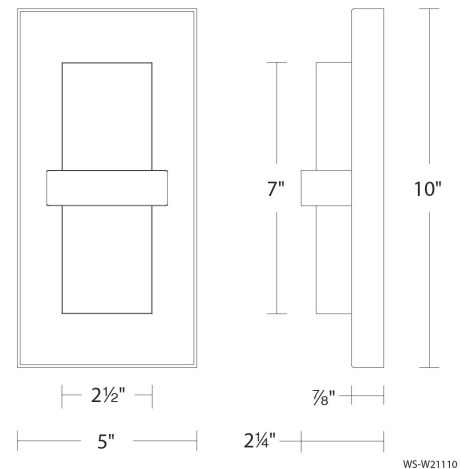

Fixture Type: _____

Catalog Number: _____

Project: _____

Location: _____

Bandeau Outdoor Wall Sconce

Model & Size	Color Temp & CRI	Watt	LED Lumens	Delivered Lumens	Finish
WS-W21110 10"	3000K 90	8W	600	180	BK Black
	3500K 90	8W	600	192	
	4000K 90	8W	600	180	

SPECIFICATIONS

Color Temp:	4000K, 3500K, 3000K
Input:	120 VAC, 50/60Hz
CRI:	90
Dimming:	ELV: 100-10%, TRIAC: 100-10%
Rated Life:	50000 Hours
Mounting:	Can be mounted on wall in all orientations
Standards:	ETL, cETL, IP65, Title 24: 2019 Wet Location Listed
Construction:	Aluminum body, glass diffuser

REPLACEMENT PARTS

- RPL-GLA-21110-OUT - Outer Glass
- RPL-GLA-21110-IN - Inner Glass

FINISHES

Black

LINE DRAWING

Fixture Type: _____

Catalog Number: _____

Project: _____