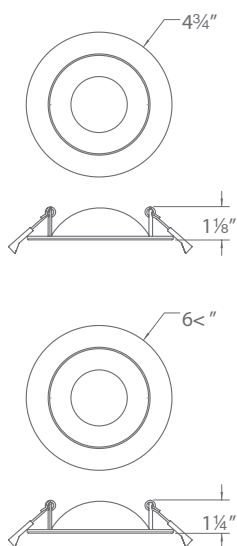

LOTOS 4" & 6" Adjustable LED Recessed R4ERAR / R6ERAR

WAC LIGHTING
Responsible Lighting®

Fixture Type:

Catalog Number:

Project: _____

Location: _____

PRODUCT DESCRIPTION

Shallow profile LED that is designed to fit in furred down ceilings without sacrificing lumen output. Available in 4" or 6" recessed and 4" or 6" adjustable LED recessed.

FEATURES

- Heavy gauge retention clips secures fixture to ceiling
- 360° Retractable Pivot: Downlight and Adjustable
- Installs into ceilings between ½" and 1½" thick
- Height: Fixture - 1¼", Driver 1¼"
- 50,000 hour rated life
- 5 year warranty
- 90 CRI

SPECIFICATIONS

Construction: Steel with frosted TIR lens

Input: 120 -277V

Dimming: 100% - 10% ELV, 100% - 5% TRIAC

Harmonic Distortion (THD): <20%

Operating Temperature: -20°C (-4°F) to 40°C (104°F)

Standards: Title 24 JA8-2016 Compliant; Energy Star® Rated; Wet Location listed; ETL & cETL listed

ORDERING NUMBER

Model	Power	Beam	Max Lumens	Color Temp	Finish
R4ERAR 4" Round Adjustable IC - Rated, Airtight Wet Location listed	9W	W 45°	750	930 3000K	WT White
R6ERAR 6" Round Adjustable IC - Rated, Airtight Wet Location listed	14W	W 45°	1250	930 3000K	WT White