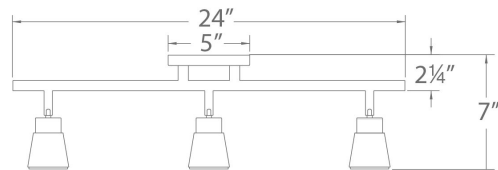

Project: _____

Location: _____

Example: **TK-180503-30-BN**

DESCRIPTION

Designed for residential and low-ceiling commercial applications, the Solo fixed rail has a wide multitude of applications, from ceiling to bath vanity.

FEATURES

- Multiple LED array for uniform illumination
- Driver concealed within the fixture
- 5 year warranty

SPECIFICATIONS

Construction:	Die-cast aluminum
Power:	24W, 32W
Input:	120 VAC, 50/60Hz
Dimming:	TRIAC: 100-5%, ELV: 100-5%
Light Source:	Integrated LED 3 Step Mac Adam Ellipse
Lens:	Frosted TIR Lens
Rated Life:	50000 Hours
Mounting:	Installs over a 3" or 4" Junction Box, Can be mounted on ceiling or wall in all orientations
Finish:	Electroplated Brushed Nickel
Operating Temp:	-4°F to 104°F (-20°C to 40°C)
Standards:	ETL, cETL, Damp Location Listed, Energy Star 2.0, Title 24 JA8-2016 Compliant, ADA

FINISHES

Brushed
Nickel

LINE DRAWING

TK-180503