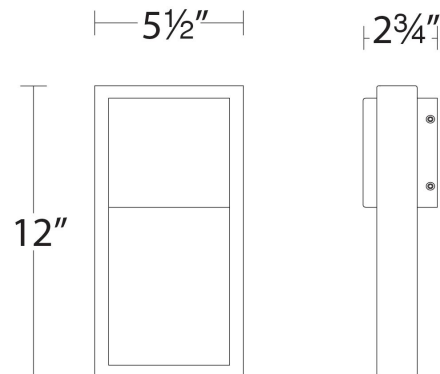

LINE DRAWING

WS-W15912