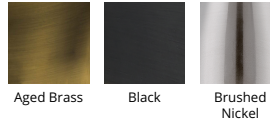

Example: **WS-47108-27-AB**

DESCRIPTION

Legendary style without pretense. Effortlessly classy

FEATURES

- Fabric shade with top and bottom etched acrylic diffuser
- 3CCT (2700K/3000K/3500K) selectable switch
- ACLED driverless technology
- 5 year warranty

DESCRIPTION

Legendary style without pretense. Effortlessly classy

FEATURES

- Fabric shade with top and bottom etched acrylic diffuser
- 3CCT (2700K/3000K/3500K) selectable switch
- ACLED driverless technology
- 5 year warranty

SPECIFICATIONS

Color Temp:	3500K, 3000K, 2700K
Input:	120 VAC, 50/60Hz
CRI:	90
Dimming:	ELV: 100-10%, TRIAC: 100-10%
Rated Life:	54000 Hours
Mounting:	Can be mounted on wall in all orientations
Standards:	ETL, cETL, Title 24: 2019 Dry Location Listed
Construction:	Aluminum body, fabric diffuser

REPLACEMENT PARTS

- RPL-SHA-47116-02 - Fabric Shade
- RPL-SHA-47116-01 - Fabric Shade
- RPL-DIF-47116-01 - Top Diffuser
- RPL-DIF-47116-02 - Bottom Diffuser

FINISHES

LINE DRAWING

WS-47116