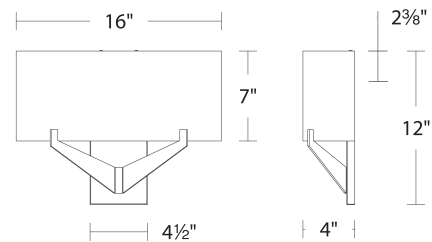

FINISHES

LINE DRAWING