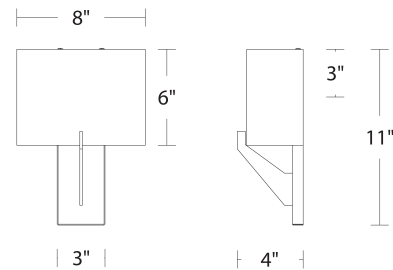

FINISHES

LINE DRAWING

WS-47108

Fixture Type: _____

Catalog Number: _____

Project: _____

Location: _____

Fitzgerald Wall Sconce