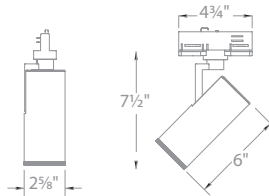

PALOMA – model: LED 4023

W Track System Luminaires

WAC LIGHTING

Responsible Lighting®

Fixture Type:

Catalog Number:

Project:

Location: