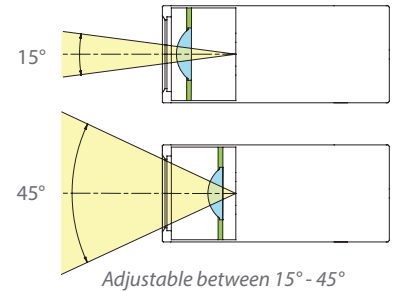

PRODUCT DESCRIPTION

Museum-quality LED luminaire with adjustable beam angle.

FEATURES

- Continuously adjustable beam angle between 15° - 45°
- Die-cast aluminum construction with rotatable front face
- Stealth armature with 365° horizontal rotation and 90° vertical aiming
- Beam alignment indicator
- Patents Pending
- 50,000 hour rated life
- 5 year warranty

SPECIFICATIONS

Construction: Die-cast aluminum with rotatable front face

Input: 120 VAC, 277VAC 50/60Hz

Power: 22W

Light Source: High output COB LED

Dimming: 100%-5% ELV and TRIAC (120V only)

Standards: UL & cUL Listed. Title 24 JA8-2016 Compliant.

ORDER NUMBER

Track	Model	Color Temp	CRI	Beam	Lumens	CBCP	Finish
WTK WHK	4023	827 2700K	85	15°	845	4965	BK Black PT Platinum WT White
				45°	1220	1840	
		927 2700K	90	15°	710	4265	
				45°	1025	1560	
		830 3000K	85	15°	875	5175	
				45°	1270	1905	
		930 3000K	90	15°	765	4570	
				45°	1100	1670	
		835 3500K	85	15°	925	5405	
				45°	1335	2000	
		840 4000K	85	15°	945	5355	
				45°	1355	2010	

- Dual adjustable optical lenses precision focus light for crisp illumination
- Adjustable framing shims create a feature accenting, rectangular pattern of illumination

WTK-4023-930-_____

Example: **WTK-4023-930-BK**

Accommodates one lens accessory and one glare control accessory, or one framing projector.

LENS ACCESSORIES

Amber	LENS-16-AMB
Blue	LENS-16-BLU
Green	LENS-16-GRN
Red	LENS-16-RED
Frosted	LENS-16-FR
Spread	LENS-16-SPR
Beam Elongating	LENS-16-BEL

FOCUSING FRAMING PROJECTOR ACCESSORIES

FP-K-BK
FP-K-WT

GLARE CONTROL ACCESSORIES

Cross Louver	LENS-16P-CRL-BK LENS-16P-CRL-WT
Snoot	LENS-16-SNOOT-BK LENS-16-SNOOT-WT
Honeycomb	LENS-16-HCL

wacighting.com

Phone (800) 526.2588

Fax (800) 526.2585

Headquarters/Eastern Distribution Center

44 Harbor Park Drive

Port Washington, NY 11050

Central Distribution Center

1600 Distribution Ct

Lithia Springs, GA 30122

Western Distribution Center

1750 Archibald Avenue

Ontario, CA 91760