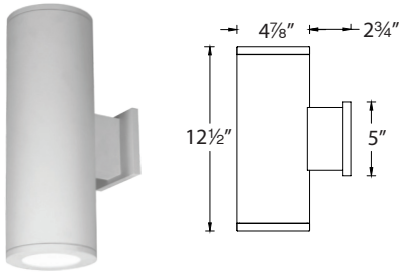

TUBE ARCHITECTURAL DS-WD05

WAC LIGHTING

LED Wall Mounts

Fixture Type:

Catalog Number:

Project:

Location:

PRODUCT DESCRIPTION

The latest energy efficient LED technology in an appealing cylindrical profile delivers accent and wall wash lighting. Comes in various light distribution and beam angle options.

FEATURES

- High performance exterior rated LED wall mount light
- Fixture can install upside down to alter light distribution
- Solid aluminum construction
- 5 year warranty

SPECIFICATIONS

Input: Universal voltage 120V - 277VAC, 50/60Hz
Dimming: Electronic low voltage (ELV) : 100% - 5%
0-10V: 100% - 1%
Light Source: High output 3 Step Mac Adam Ellipse COB
Rated life of 60,000 hours at L70
Finish: Electrostatically powder coated, white, black, bronze and graphite IP65 rated, ETL & cETL wet location listed
Standards: Title 24 JA8-2016 Compliant
Operating Temp: -13°F to 122°F (-25°C to 50°C)

ORDERING NUMBER

Diameter	Watt	Beam	Beam Angle	Color	Temp	CRI	Reference Output ¹		Efficacy (lm/w)	Light Distribution	Finish
							Lumen	CBCP			
DS-WD05	5" 25W x2	S Straight up and down	16°	927S	2700K	90	1825 x 2	10050 x 2	73 x 2		
				27S	2700K	85	2190 x 2	12057 x 2	88 x 2		
				930S	3000K	90	1895 x 2	10427 x 2	76 x 2		
				30S	3000K	85	2300 x 2	12644 x 2	92 x 2		
				35S	3500K	85	2350 x 2	12937 x 2	94 x 2		
				40S	4000K	85	2375 x 2	13062 x 2	95 x 2		
	5" 17W x2	N Straight up and down	25°	927S	2700K	90	1810 x 2	5280 x 2	72 x 2		
				27S	2700K	85	2170 x 2	6335 x 2	87 x 2		
				930S	3000K	90	1880 x 2	5478 x 2	75 x 2		
				30S	3000K	85	2275 x 2	6643 x 2	91 x 2		
				35S	3500K	85	2330 x 2	6797 x 2	93 x 2		
				40S	4000K	85	2350 x 2	6863 x 2	94 x 2		
	5" 17W x2	F Straight up and down	33°	927S	2700K	90	1900 x 2	4515 x 2	76 x 2		
				27S	2700K	85	2280 x 2	5417 x 2	91 x 2		
				930S	3000K	90	1970 x 2	4685 x 2	79 x 2		
30S				3000K	85	2390 x 2	5681 x 2	96 x 2			
35S				3500K	85	2445 x 2	5812 x 2	98 x 2			
40S				4000K	85	2470 x 2	5870 x 2	99 x 2			
DS-WD0534	5" 17W x2	F Away from the wall	N/A	927A	2700K	90	2000 x 2	N/A	80 x 2		
				27A	2700K	85	2400 x 2	96 x 2			
				930A	3000K	90	2075 x 2	83 x 2			
				30A	3000K	85	2520 x 2	101 x 2			
				35A	3500K	85	2575 x 2	103 x 2			
				40A	4000K	85	2600 x 2	104 x 2			
	5" 17W x2	F Towards the wall	N/A	927B	2700K	90	2000 x 2	N/A	80 x 2		
				27B	2700K	85	2400 x 2	96 x 2			
				930B	3000K	90	2075 x 2	83 x 2			
				30B	3000K	85	2520 x 2	101 x 2			
				35B	3500K	85	2575 x 2	103 x 2			
				40B	4000K	85	2600 x 2	104 x 2			
5" 17W x2	F One side each	N/A	927C	2700K	90	2000 x 2	N/A	80 x 2		One side away from wall, one side towards the wall	
			27C	2700K	85	2400 x 2	96 x 2				
			930C	3000K	90	2075 x 2	83 x 2				
			30C	3000K	85	2520 x 2	101 x 2				
			35C	3500K	85	2575 x 2	103 x 2				
			40C	4000K	85	2600 x 2	104 x 2				

BK	Black	
WT	White	
BZ	Bronze	
GH	Graphite	

DS-WD05-_____ - _____ Example: DS-WD05-F930A-WT ¹Reference output shows 25W output. Multiply by 0.7 to determine output for 17W combinations.

wacighting.com
Phone (800) 526.2588
Fax (800) 526.2585

Headquarters/Eastern Distribution Center
44 Harbor Park Drive
Port Washington, NY 11050

Central Distribution Center
1600 Distribution Ct
Lithia Springs, GA 30122

Western Distribution Center
1750 Archibald Avenue
Ontario, CA 91760