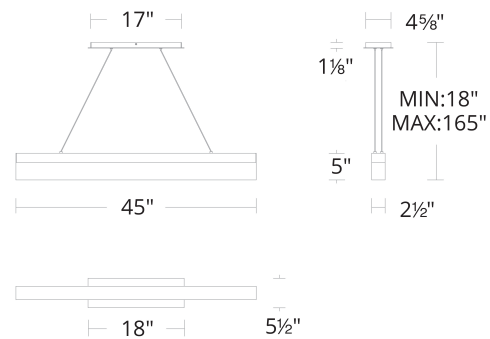

Fixture Type: _____

Catalog Number: _____

Project: _____

Location: _____

Effervescent Pendant 3000K

Model & Size	Color Temp & CRI	Watt	LED Lumens	Delivered Lumens	Finish
PD-97145 45"	3000K 90	33W	2970	2758	AL Brushed Aluminum BK Black

SPECIFICATIONS

Color Temp:	3000K
Input:	120/277 VAC, 50/60Hz
CRI:	90
Dimming:	ELV: 100-10%, TRIAC: 100-10%
Rated Life:	50000 Hours
Standards:	ETL, cETL, Title 24: 2019 Damp Location Listed
Construction:	Aluminum body, acrylic diffuser

FINISHES

LINE DRAWING

PD-97145