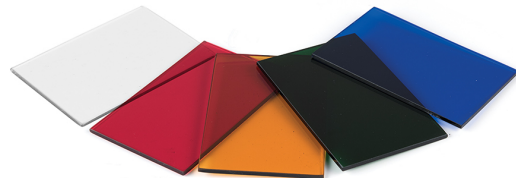

Example: **LENS-3X5-AMB**

DESCRIPTION

Lens for Landscape Adjustable Beam Wall to enhance saturation of floral and foliage.

FEATURES

- 5 year warranty

SPECIFICATIONS

Construction:	Tempered Glass
Finish:	Spread, Red, Green, Frosted, Blue, Beam Elongating, Amber
Operating Temp:	°F to °F (°C to °C)

FINISHES