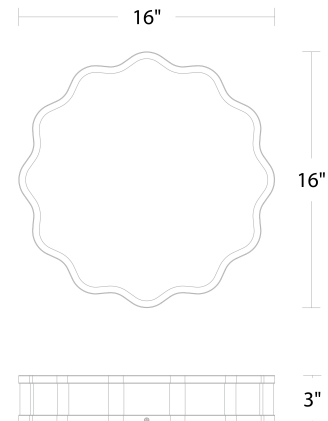

Fixture Type: _____

Catalog Number: _____

Project: _____

Location: _____

Vaughan Flush Mount 3000K

Model & Size	Color Temp & CRI	Watt	LED Lumens	Delivered Lumens	Finish
FM-67116 16"	3000K 90	30W	2674	1904	AB Aged Brass BN Brushed Nickel

Example: **FM-67116-AB**

DESCRIPTION

A centerpiece or classic complement.

FEATURES

- Driver concealed within the canopy
- 5 year warranty

SPECIFICATIONS

Color Temp:	3000K
Input:	120/277 VAC, 50/60Hz
CRI:	90
Dimming:	ELV: 100-10%, TRIAC: 100-10%
Rated Life:	50000 Hours
Mounting:	Can be mounted on ceiling or wall in all orientations
Standards:	ETL, cETL, Title 24: 2019 Damp Location Listed
Construction:	Aluminum body, PC diffuser

FINISHES

Aged Brass

Brushed Nickel

LINE DRAWING

FM-67116