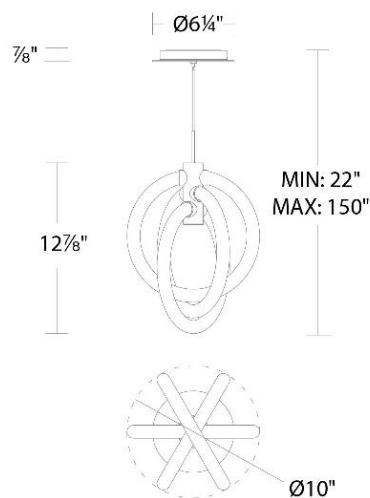

WAC LIGHTING

Knot

Mini Pendant 4CCT

Fixture Type: _____

Catalog Number: _____

Project: _____

Location: _____

Model & Size	Color Temp	Finish	LED Watts	LED Lumens	Delivered Lumens
PD-27413 13"	2700K	AB Aged Brass	27 W	4000	2045
	3000K	BK Black	27 W	4000	2045
	3500K		27 W	4000	2045
	4000K		27 W	4000	2045

Example: **PD-27413-40-BK**

For custom requests please contact customs@wacighting.com

DESCRIPTION

Charming. This dynamic mini pendant is comprised rings interlinked together to create a stunning structure of light. Suspended by an aircraft cable with an elegant metal collar for a clean transition.

SPECIFICATIONS

Color Temp:	3500K,4000K,2700K,3000K
Input:	120/277V,50/60Hz
CRI:	90
Dimming:	ELV: 100-10% ,TRIAC: 100-5%
Rated Life:	50000 Hours
Standards:	ETL, cETL,Title 24 JA8 Compliant Damp Location Listed
Construction:	Aluminum hardware with silicon diffuser

FINISHES:

Aged Brass

Black

LINE DRAWING:

PD-27413