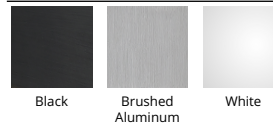

FINISHES

LINE DRAWING