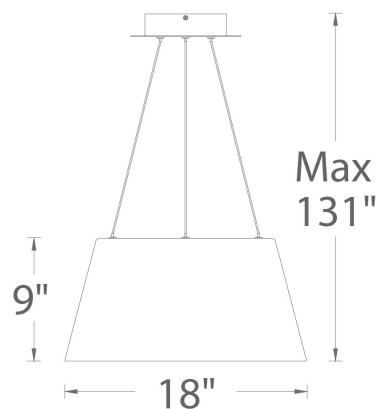

FINISHES

LINE DRAWING