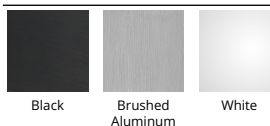

#### DESCRIPTION

A cleverly executed open metal shade that illuminated when suspended without revealing hidden light sources. A frosted acrylic diffuser conceals the high powered LEDs within the brushed aluminum spun metal shade, preserving an open to the ceiling mystique. Vida is suspended on three thin low profile cables without the need for an additional power cord, lending to a simple and minimalistic design. Adjustable to lengths of 134" through a push-pin locking mechanism at the canopy.

#### FINISHES