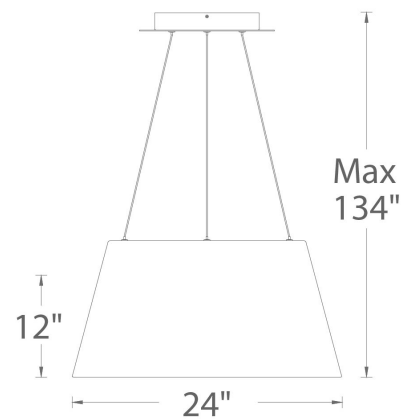

FINISHES

LINE DRAWING