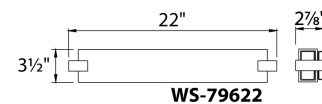

REPLACEMENT PARTS

RPL-GLA-79622 - Glass for WS-79622

FINISHES

Polished Nickel

LINE DRAWING

Fixture Type: _____

Catalog Number: _____

Project: _____