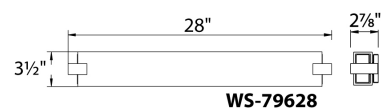

REPLACEMENT PARTS

RPL-GLA-79628 - Glass for WS-79628

FINISHES

Polished
Nickel

LINE DRAWING

Fixture Type: _____

Catalog Number: _____

Project: _____