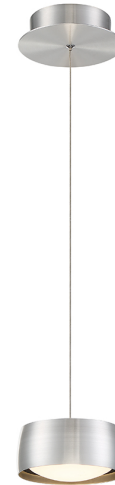

Fixture Type: _____

Catalog Number: _____

Project: _____

Location: _____

Tic Toc

Pendant 3000K

Model & Size	Color Temp & CRI	Watt	LED Lumens	Delivered Lumens	Finish
PD-37806 6"	3000K 80	15W	1198	684	AL Brushed Aluminum

Example: **PD-37806-AL**

DESCRIPTION

An elegant design with rounded diffusers features up and down illumination for ambient and task lighting, while a beautifully finished metal shade along with an ultra-thin power wire create the sleekest profile possible.

FEATURES

- Can be mounted on a sloped ceiling
- Thin powered aircraft cable provides an ultra-clean look
- Up and down illumination
- Driver concealed within the canopy
- 5 year warranty

SPECIFICATIONS

Color Temp:	3000K
Input:	120 VAC, 50/60Hz
CRI:	80
Dimming:	ELV: 100 - 10%
Rated Life:	54000 Hours
Mounting:	Heavy gauge retention clips support trim firmly. Safety cabling standard.
Standards:	ETL, cETL Damp Location Listed
Construction:	Aluminum body with PC diffuser

FINISHES

Brushed
Aluminum

LINE DRAWING

PD-37806

Fixture Type: _____

Catalog Number: _____

Project: _____

Location: _____