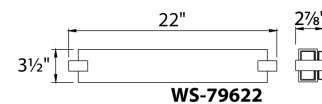

REPLACEMENT PARTS

RPL-GLA-79622 - Glass for WS-79622

FINISHES

Polished
Nickel

LINE DRAWING

Fixture Type: _____

Catalog Number: _____

Project: _____