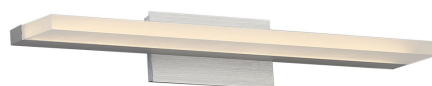

Fixture Type: _____

Catalog Number: _____

Project: _____

Location: _____

Level

Bathroom Sconce 3500K

Model & Size	Color Temp & CRI	Watt	LED Lumens	Delivered Lumens	Finish
WS-85618 18"	3500K 90	15.5W	1300	865	AL Brushed Aluminum BK Black WT White

Example: **WS-85618-AL**

DESCRIPTION

Designed to fit into today's distinctive bathrooms. Level features a sleek acrylic shade and a rich finish. Sure to enhance a variety of transitional bathrooms and powder rooms with a clean look and balanced, consistent illumination.

FEATURES

- Adjustable backplate
- Conversion plate for 4" J box included
- WS-85618 is ADA compliant, low profile design
- Driver installed within the Junction Box, driver dimension: 2.76" x 1.26" x 1.18"
- 5 year warranty

SPECIFICATIONS

Color Temp:	3500K
Input:	120-277 VAC, 50/60Hz
CRI:	90
Dimming:	ELV: 100 - 10%
Rated Life:	54000 Hours
Mounting:	Can be mounted on wall in all orientations
Standards:	ETL, cETL Damp Location Listed
Construction:	Aluminum body with thin frosted acrylic diffuser