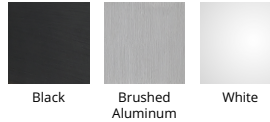

#### DESCRIPTION

Designed to fit into today's distinctive bathrooms. Level features a sleek acrylic shade and a rich finish. Sure to enhance a variety of transitional bathrooms and powder rooms with a clean look and balanced, consistent illumination.

#### FINISHES