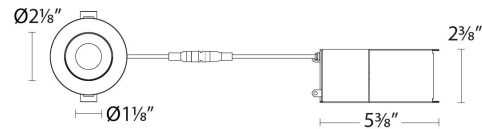

LINE DRAWING