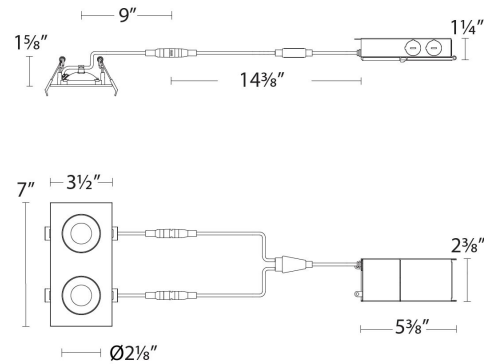

Fixture Type: _____

Catalog Number: _____

Project: _____

Location: _____

Lotos

Adjustable Downlight 3000K

Model	Beam	Color Temp & CRI	Lumens	CBCP	Finish
R2ESAR	W 45°	930 3000K - 90	530		WT White

Example: **R2ESAR-W930-WT**

FEATURES

- Multiple LED array for uniform illumination
- Rotatable multi-axis gimbal ring
- Driver included
- 5 year warranty

SPECIFICATIONS

Color Temp:	3000K
Input:	120 -277 VAC, 50/60Hz
CRI:	90
Dimming:	ELV: 100-5%, TRIAC: 100-5%
Rated Life:	50000 Hours
Mounting:	Heavy gauge retention clips secures fixture to ceiling
Standards:	ETL, cETL, Title 24 JA8-2016 Compliant, Energy Star 2.0 Wet Location Listed
Construction:	Steel with frosted TIR lens

FINISHES

White

LINE DRAWING