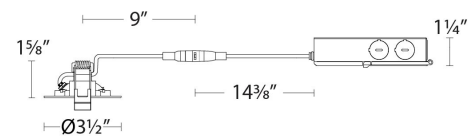

LINE DRAWING