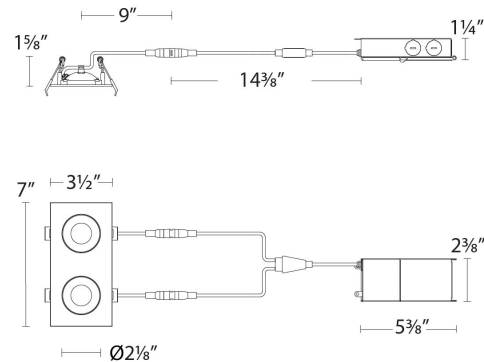

Fixture Type: _____

Catalog Number: _____

Project: _____

Location: _____

Lotos

Adjustable Downlight 3000K

Model	Beam	Color Temp & CRI	Lumens	CBCP	Finish
R2ESAR-2	W 45° x 2	930 3000K - 90	530 x 2		WT White

Example: **R2ESAR-2-W930-WT**

FEATURES

- Multiple LED array for uniform illumination
- Rotatable multi-axis gimbal ring
- Driver included
- 5 year warranty

SPECIFICATIONS

Color Temp:	3000K
Input:	120 -277 VAC, 50/60Hz
CRI:	90
Dimming:	ELV: 100-5%, TRIAC: 100-5%
Rated Life:	50000 Hours
Mounting:	Heavy gauge retention clips secures fixture to ceiling
Standards:	ETL, cETL, Title 24 JA8-2016 Compliant, Energy Star 2.0 Wet Location Listed
Construction:	Steel with frosted TIR lens

FINISHES

White

LINE DRAWING