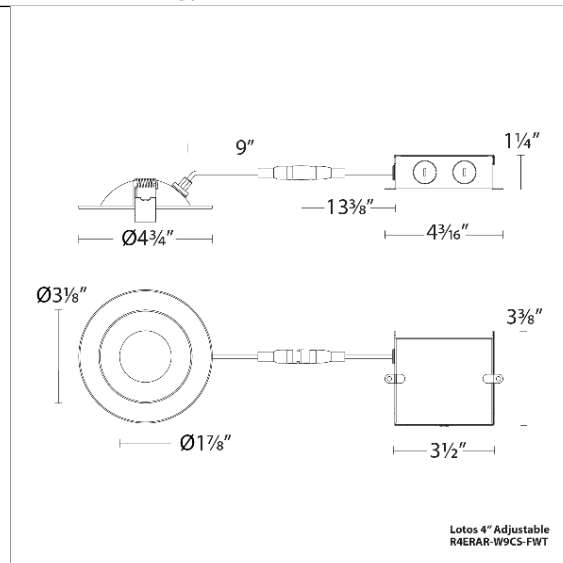

SPECIFICATIONS

Color Temp:	2700K/3000K/3500K/4000K/5000K
Input:	120-277 VAC,50/60Hz
CRI:	90
Dimming:	ELV: 100-5% ,TRIAC: 100-5%
Rated Life:	50000 Hours
Mounting:	Heavy gauge retention clips secures fixture to ceiling
Standards:	ETL, cETL, Title 24 JA8 Compliant, Energy Star 2.0 Wet Location Listed
Construction:	Steel with frosted TIR lens

FINISHES:

White
(Fire Rated)

LINE DRAWING:

WAC LIGHTING

Lotos Adj - Fire Rated

Adjustable Downlight 5CCT

Fixture Type: _____
 Catalog Number: _____
 Project: _____
 Location: _____

Model	Beam	Color Temp & CRI	Lumens	CBCP	Finish
R6ERAR	W 45	9CS 2700K/3000K/3500K/4000K/5000K - 90	1320	No	FWT White (Fire Rated)