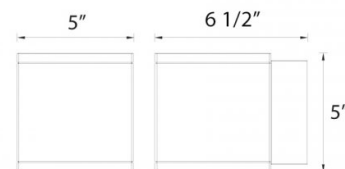

WS-W2504, WS-W2505