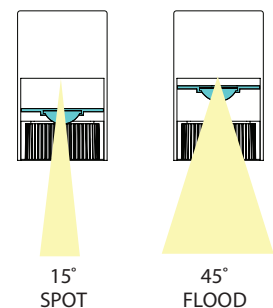

PD-2020-930-_____

Example: PD-2020-930-WT/BK

Continuously adjustable beam angles from 15° to 45°