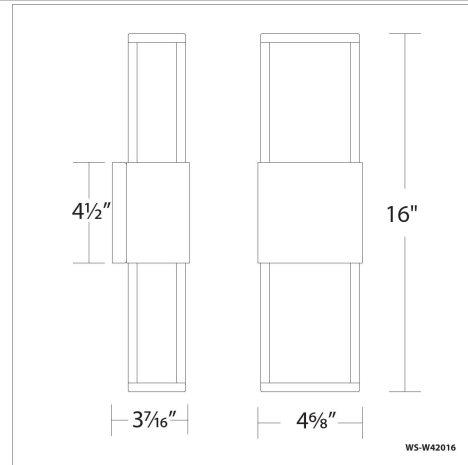

Fixture Type: _____

Catalog Number: _____

Project: _____

Location: _____

Nightvision Wall Light 3000K

Model & Size	Color Temp & CRI	Watt	Voltage	LED Lumens	Delivered Lumens	Finish
WS-W42016 16"	3000K 90	11W	120 VAC	926	113	BK/GO Black/Gold

Example: **WS-W42016-BK/GO**

DESCRIPTION

Distinctive sophistication for the great outdoors. A hint of the warmth inside.

FEATURES

- Gold accent provides warm illumination
- Up and downlight illumination
- ACLED driverless technology
- 5 Year warranty

SPECIFICATIONS

Color Temp:	3000K
Input:	120 VAC, 50/60Hz
CRI:	90
Dimming:	ELV: 100-10%
Rated Life:	54000 Hours
Mounting:	Can be mounted on wall vertically or upside down
Standards:	ETL, cETL, IP65 Wet Location Listed
Construction:	Aluminum hardware

FINISHES

Black/ Gold

LINE DRAWING