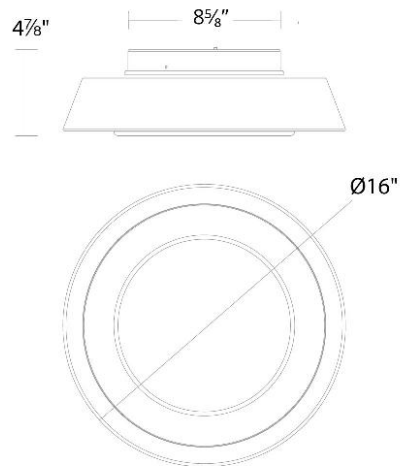

FINISHES:

White

Black

REPLACEMENT PARTS

- RPL-GLA-49416 - RPL Glass for FM-49416
- RPL-SHA-49416-BK - RPL Shade for FM-49416-BK
- RPL-SHA-49416-WT - RPL Shade for FM-49416-WT

LINE DRAWING:

FM-49416