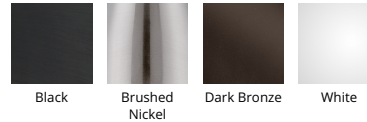

FINISHES

LINE DRAWING