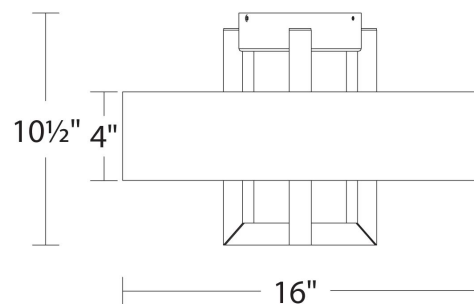

LINE DRAWING

FM-96916