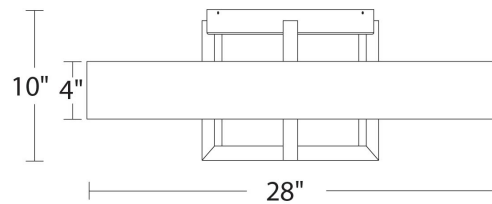

FINISHES

Aged Brass

Brushed Nickel

LINE DRAWING

FM-96928