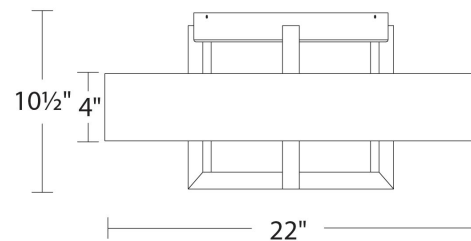

FINISHES

LINE DRAWING

FM-96922

Fixture Type: _____

Catalog Number: _____

Project: _____

Location: _____

Madison