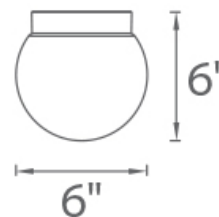

REPLACEMENT PARTS

RPL-GLA-52306 - Glass for FM-W52306

FINISHES

White

LINE DRAWING

Fixture Type: _____

Catalog Number: _____

Project: _____