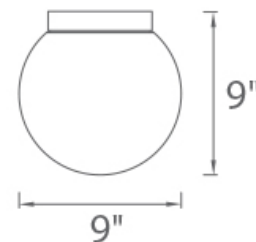

REPLACEMENT PARTS

RPL-GLA-52309 - Glass for FM-W52309

FINISHES

White

LINE DRAWING

Fixture Type: _____

Catalog Number: _____

Project: _____