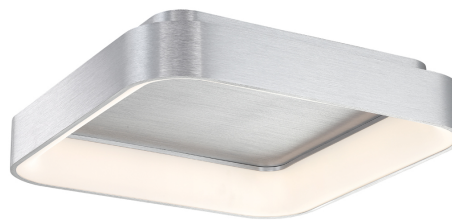

FINISHES

Brushed
Aluminum

LINE DRAWING

FM-38918

Fixture Type: _____

Catalog Number: _____

Project: _____

Location: _____

Tetris

Ceiling Mount 3000K

Model & Size	Color Temp & CRI	Watt	LED Lumens	Delivered Lumens	Finish
FM-38924 24"	3000K 90	36W	3337	1656	AL Brushed Aluminum

Example: **FM-38924-AL**

DESCRIPTION

Simple and symmetrical for virtually any application.

FINISHES

Brushed
Aluminum

LINE DRAWING

FM-38924