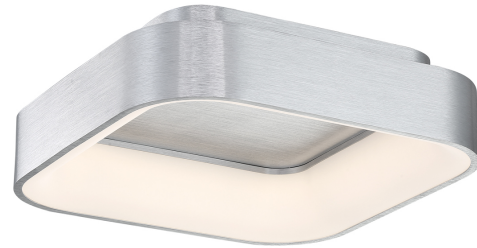

Fixture Type: _____

Catalog Number: _____

Project: _____

Location: _____

Tetris Ceiling Mount 3000K

Model & Size	Color Temp & CRI	Watt	LED Lumens	Delivered Lumens	Finish
FM-38918 18"	3000K 90	29W	2905	918	AL Brushed Aluminum

Example: **FM-38918-AL**

DESCRIPTION

Simple and symmetrical for virtually any application.

FEATURES

- Even illumination with no hotspots
- Driver concealed within the fixture
- 5 year warranty

SPECIFICATIONS

Color Temp:	3000K
Input:	120-277 VAC, 50/60Hz
CRI:	90
Dimming:	ELV: 100 - 10%, 0-10V: 100 - 10%
Rated Life:	50000 Hours
Mounting:	Heavy gauge retention clips support trim firmly. Safety cabling standard., Can be mounted on ceiling or wall in all orientations
Standards:	ETL, cETL, Title 24 JA8-2016 Compliant Damp Location Listed
Construction:	Aluminum body with acrylic diffuser

FINISHES

Brushed
Aluminum

LINE DRAWING

FM-38918

Fixture Type: _____

Catalog Number: _____

Project: _____

Location: _____