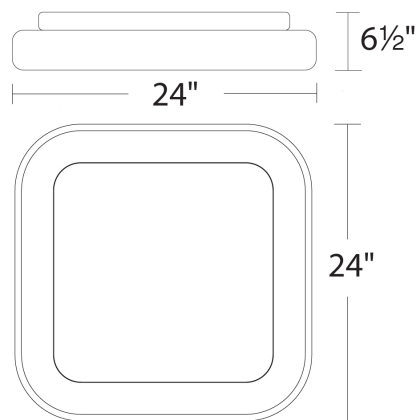

Tetris

Ceiling Mount 3000K

Model & Size	Color Temp & CRI	Watt	LED Lumens	Delivered Lumens	Finish
FM-38924 24"	3000K 90	36W	3337	1656	AL Brushed Aluminum

Example: **FM-38924-AL**

DESCRIPTION

Simple and symmetrical for virtually any application.

FINISHES

Brushed
Aluminum

LINE DRAWING

FM-38924