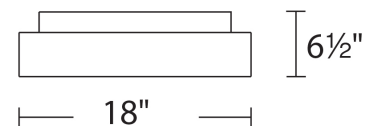

LINE DRAWING

FM-38918