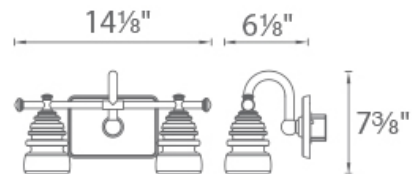

LINE DRAWING