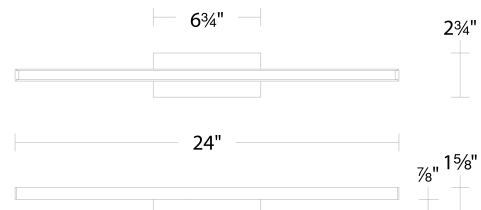

Model & Size	Color Temp & CRI	Watt	LED Lumens	Delivered Lumens	Finish
WS-73124 24"	2700K/3000K/3500K 90	6W	386	270	BK Black BN Brushed Nickel CH Chrome

Example: **WS-73124-BK**

DESCRIPTION

Straight forward and honest. Unparalleled

FINISHES

LINE DRAWING

WS-73124