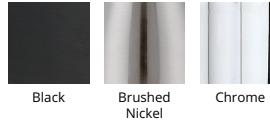

FINISHES

LINE DRAWING