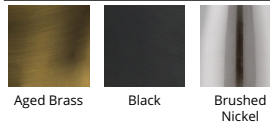

Fixture Type: _____

Catalog Number: _____

Project: _____

Location: _____

Banded 9" Mini Pendant 3000K

Model & Size	Color Temp & CRI	Watt	LED Lumens	Delivered Lumens	Finish
PD-68909 9"	3000K 90	20W	1718	884	AB Aged Brass BK Black BN Brushed Nickel

SPECIFICATIONS

Color Temp:	3000K
Input:	120-277 VAC, 50/60Hz
CRI:	90
Dimming:	ELV: 100 - 10%
Rated Life:	60000 Hours
Standards:	ETL, cETL
Construction:	Aluminum body with glass diffuser

REPLACEMENT PARTS

RPL-GLA-68909-TOP - Top glass
RPL-GLA-68909-BOT - Bottom glass

FINISHES

LINE DRAWING