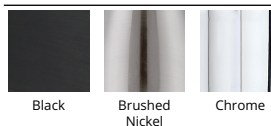

FINISHES

LINE DRAWING