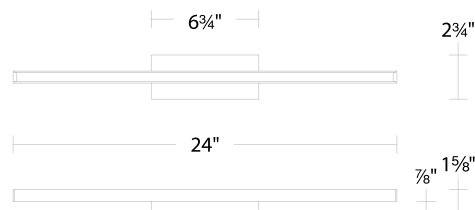

FINISHES

LINE DRAWING