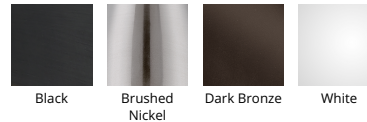

FINISHES

LINE DRAWING